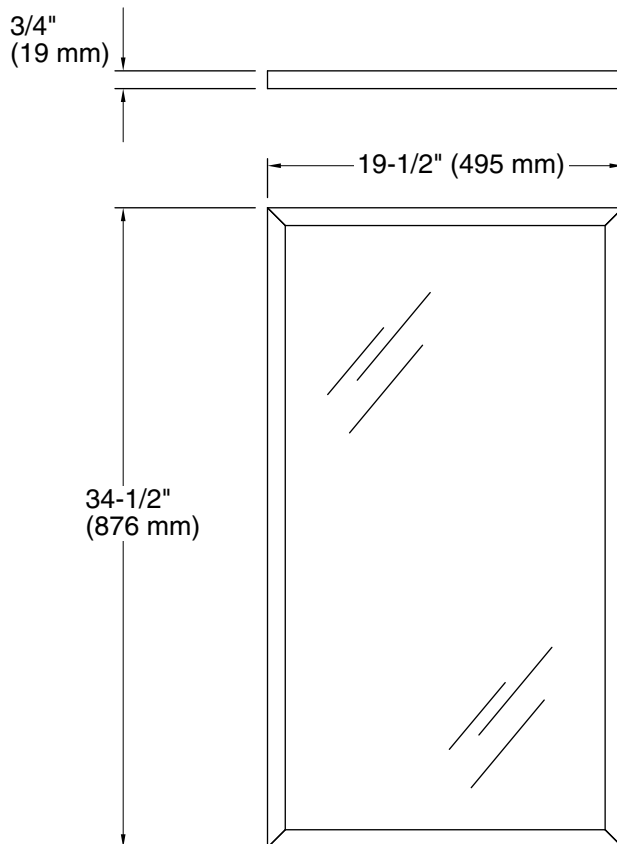

Available Colors/Finishes

Color tiles intended for reference only.

Color	Code	Description
	1WA	Linen White
	1WH	Woolen Oak
	1WC	Felt Grey

Technical Information

All product dimensions are nominal.